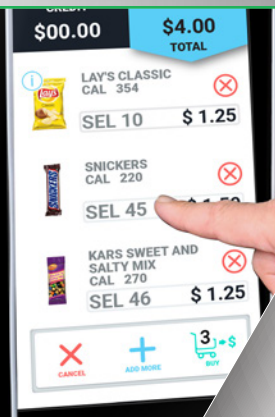

VendRevv S40

Snack Merchandiser

**BEST
MERCHANDISING**
MAXIMUM WINDOW AND
LED SHOWCASE
LIGHTING

**MOST
ADJUSTABILITY**
FOR VARYING
PRODUCT PACKAGES

GUARANTEED
PRODUCT DELIVERY
SENSOR SYSTEM

**LARGEST
DELIVERY BIN**
VEND LARGER AND
MORE ITEMS
AT ONE TIME

**SLEEK STYLING
FOR YOUR
LOCATIONS**
THREE CABINET
WIDTHS AND
CAPACITIES

**ENGAGING
USER INTERFACE**
TOUCH SCREEN OPTION
CHANGEABLE ACCENT
LIGHTING

**VERSATILE
PAYMENT SYSTEMS**
CREDIT, DEBIT, MOBILE

**MEET
REGULATIONS**
STANDARD ADA
DELIVERY AND
CONTROLS

CALORIE
DISCLOSURE OPTIONS

Real Shopping Experience

Optional Touch Screen lets customers purchase up to 3 items via one transaction.

PayRange
**PAY WITH
YOUR PHONE**
SIMPLE. FAST. SECURE.

Onboard / Standard Feature

VendRew S40

Snack Merchandiser

Brightest Showcase Lighting

Enhances product presentation promoting more sales. Long life, energy efficient and eco-friendly.

Product Flexibility

Configurable to almost any package size for greater merchandising flexibility.
 Full selection (5.7" W)
 3/4 selection (4.4" W)
 Candy selection (2.8" W)