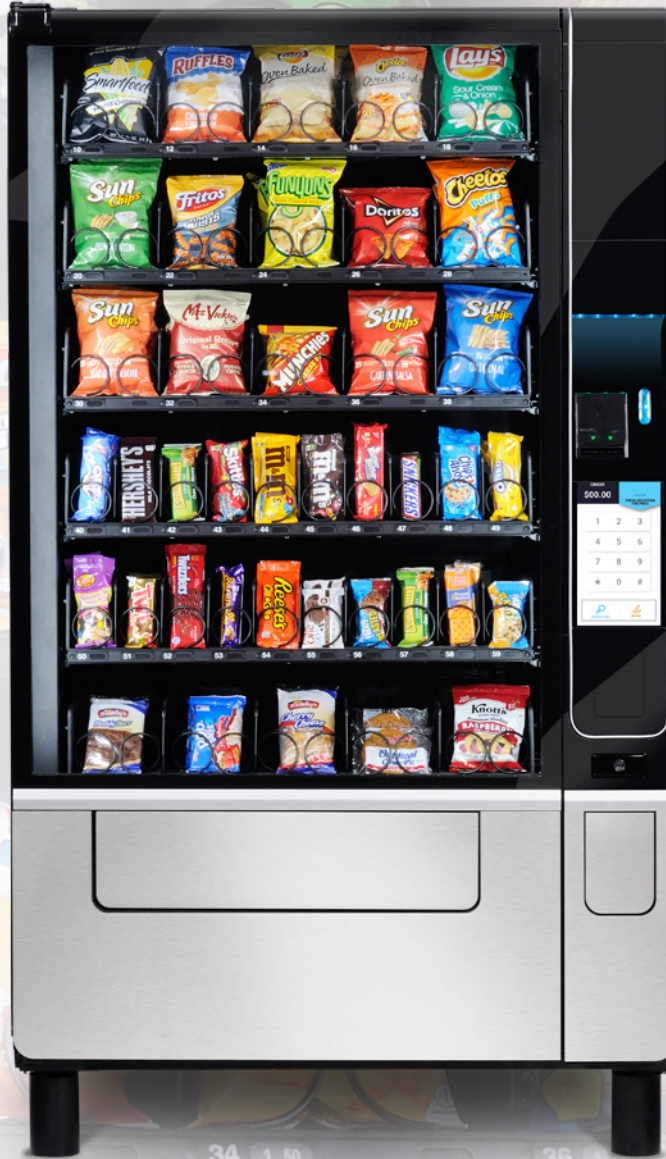

VendRevv S40

Snack Merchandiser

**BEST
MERCHANDISING**
MAXIMUM WINDOW AND
LED SHOWCASE
LIGHTING

**MOST
ADJUSTABILITY**
FOR VARYING
PRODUCT PACKAGES

GUARANTEED
PRODUCT DELIVERY
SENSOR SYSTEM

**LARGEST
DELIVERY BIN**
VEND LARGER AND
MORE ITEMS
AT ONE TIME

**SLEEK STYLING
FOR YOUR
LOCATIONS**
THREE CABINET
WIDTHS AND
CAPACITIES

**ENGAGING
USER INTERFACE**
TOUCH SCREEN OPTION
CHANGEABLE ACCENT
LIGHTING

**VERSATILE
PAYMENT SYSTEMS**
CREDIT, DEBIT, MOBILE

**MEET
REGULATIONS**
STANDARD ADA
DELIVERY AND
CONTROLS

CALORIE
DISCLOSURE OPTIONS

Real Shopping Experience

Optional Touch Screen lets customers purchase up to 3 items via one transaction.

PayRange
**PAY WITH
YOUR PHONE**
SIMPLE. FAST. SECURE.

Onboard / Standard Feature

VendRew S40

Snack Merchandiser

Brightest Showcase Lighting

Enhances product presentation promoting more sales. Long life, energy efficient and eco-friendly.

Product Flexibility

Configurable to almost any package size for greater merchandising flexibility.
 Full selection (5.7" W)
 3/4 selection (4.4" W)
 Candy selection (2.8" W)