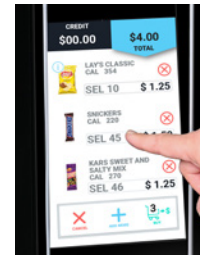

Large Friendly Product Delivery and Change Bins

Larger bin access and accommodation for large and multiple products. Friendly coin return with complete visibility of change.

Ultimate Serviceability

- Easy access to systems for restocking, currency collection, pricing and standard maintenance.
- 90 degree lock with 4 point latch system
 - Separate product and control system areas
 - Intuitive service menu system

Color Choice for User Interface Accent Lighting

Complement your location or branding décor with programmable coin insert and user interface area down lighting.

Ergonomic Recessed User Interface

Large back lit and Braille identified keys are complemented by a large full color credit and information screen.

Optional Touch Screen Interface

10.1 inch full-color capacitive touch screen provides customers with a shopping native cart purchase experience including product calorie information.

Payment System Versatility