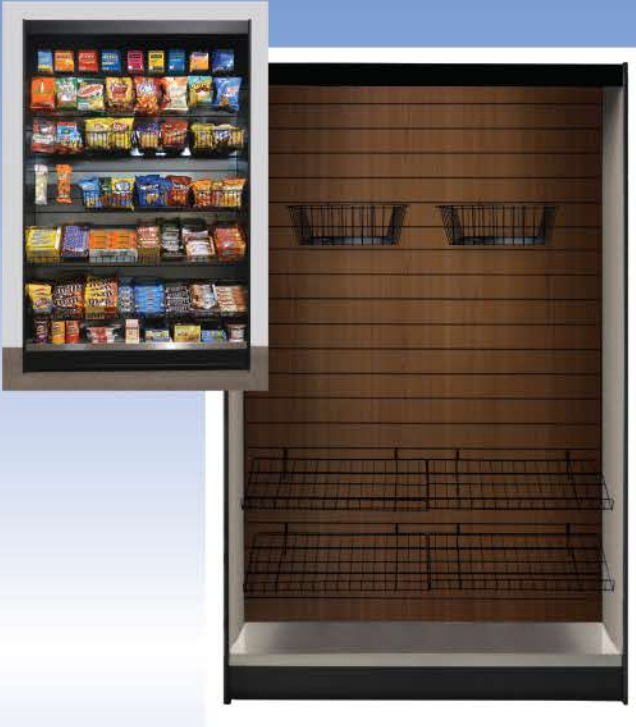

All State Manufacturing Micro Market Stands

Our micro market stands provide a range of options for serving accounts large and small.

MMS 491 Display

Specifications:

49" Wide, 78" Tall, 12" Deep

All stands are built with our durable double wall steel construction, a display area of over 23 square feet.

LED light for better product display at no additional charge. Choice of stainless slats or vinyl clad steel slats with oak or walnut finish at no charge.

Display kit with slant shelves, wire baskets and 12" pegs for variety of display choices for an additional charge. Surge protector for electric, video and modems with 10 foot power cord for an additional charge.

Arrives fully assembled.

MMS 492 Kiosk

Specifications:

49" Wide, 78" Tall, 12" Deep

All stands are built with our durable double wall steel construction. Can be used as a pay station, a coffee station or microwave station with ample space to display point of sale purchases.