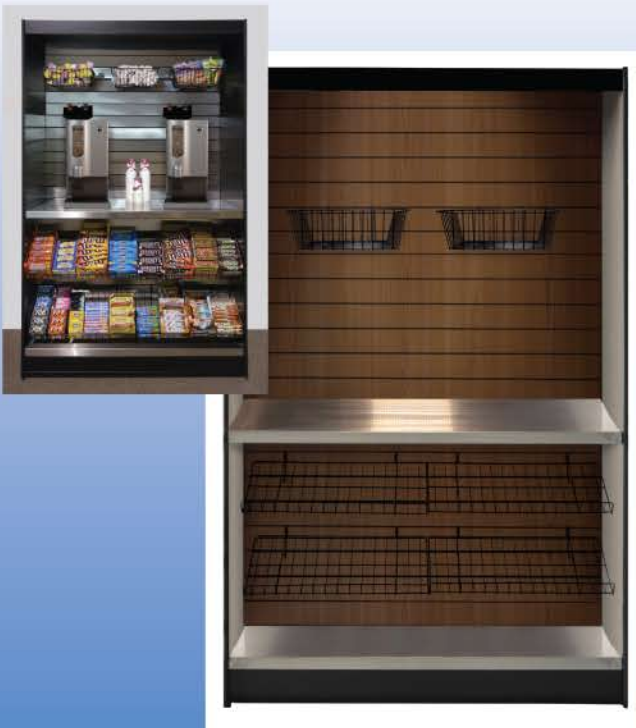

All State Manufacturing Micro Market Stands

Our micro market stands provide a range of options for serving accounts large and small.

MMS 491 Display

Specifications:

49" Wide, 78" Tall, 12" Deep

All stands are built with our durable double wall steel construction, a display area of over 23 square feet.

LED light for better product display at no additional charge. Choice of stainless slats or vinyl clad steel slats with oak or walnut finish at no charge.

Display kit with slant shelves, wire baskets and 12" pegs for variety of display choices for an additional charge. Surge protector for electric, video and modems with 10 foot power cord for an additional charge.

Arrives fully assembled.

MMS 492 Kiosk

Specifications:

49" Wide, 78" Tall, 12" Deep

All stands are built with our durable double wall steel construction. Can be used as a pay station, a coffee station or microwave station with ample space to display point of sale purchases.