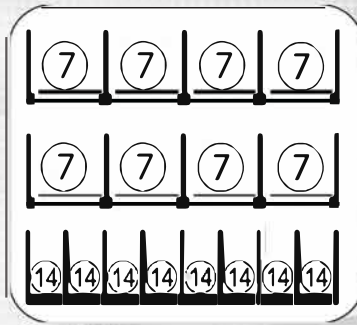

1 Year Warranty

Vends All Popular Brands

Snack Configuration

h . w . d . weight
28.25 . 30.25 . 28 . 203 lbs