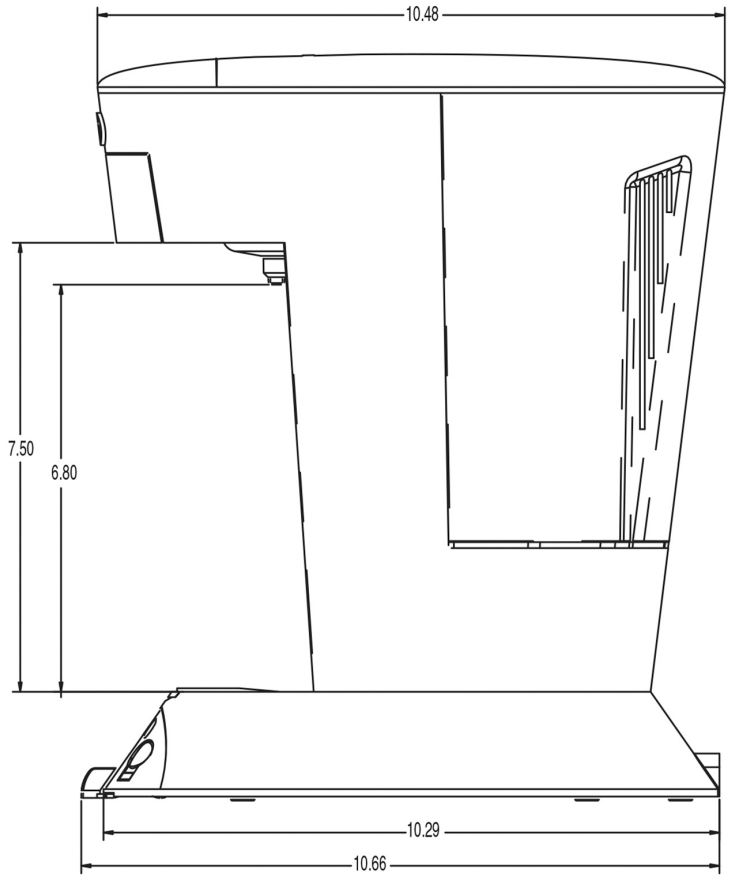

Created on:
11/16/2016

	Unit			Shipping				
	Width	Height	Depth	Width	Height	Depth	Weight	Volume
English	8.0 in.	12.5 in.	10.5 in.	-	-	-	10.350 lbs	1.361 ft ³
Metric	20.3 cm	31.8 cm	26.7 cm	-	-	-	4.695 kgs	0.039 m ³