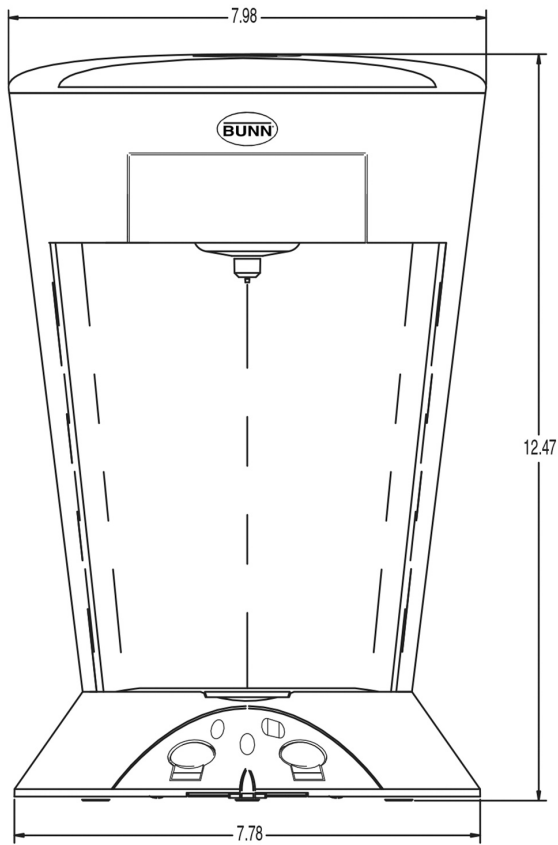

Agency:

Specifications

Product #: 35400.0003

Water Access: Not Plumbed

Additional Features

Electrical & Capacity

Volts	Amps	Watts	Cord Attached	Plug Type	8oz cups/hr 236ml cups/hr	Input H ₂ O Temp.	Phase	# Wires plus Ground	Hertz
120	12	1440	Yes	NEMA 5-15P	60	60°F (15.5°C)	1	2	60

Created on:
11/16/2016

	Unit			Shipping				
	Width	Height	Depth	Width	Height	Depth	Weight	Volume
English	8.0 in.	12.5 in.	10.5 in.	-	-	-	10.350 lbs	1.361 ft ³
Metric	20.3 cm	31.8 cm	26.7 cm	-	-	-	4.695 kgs	0.039 m ³