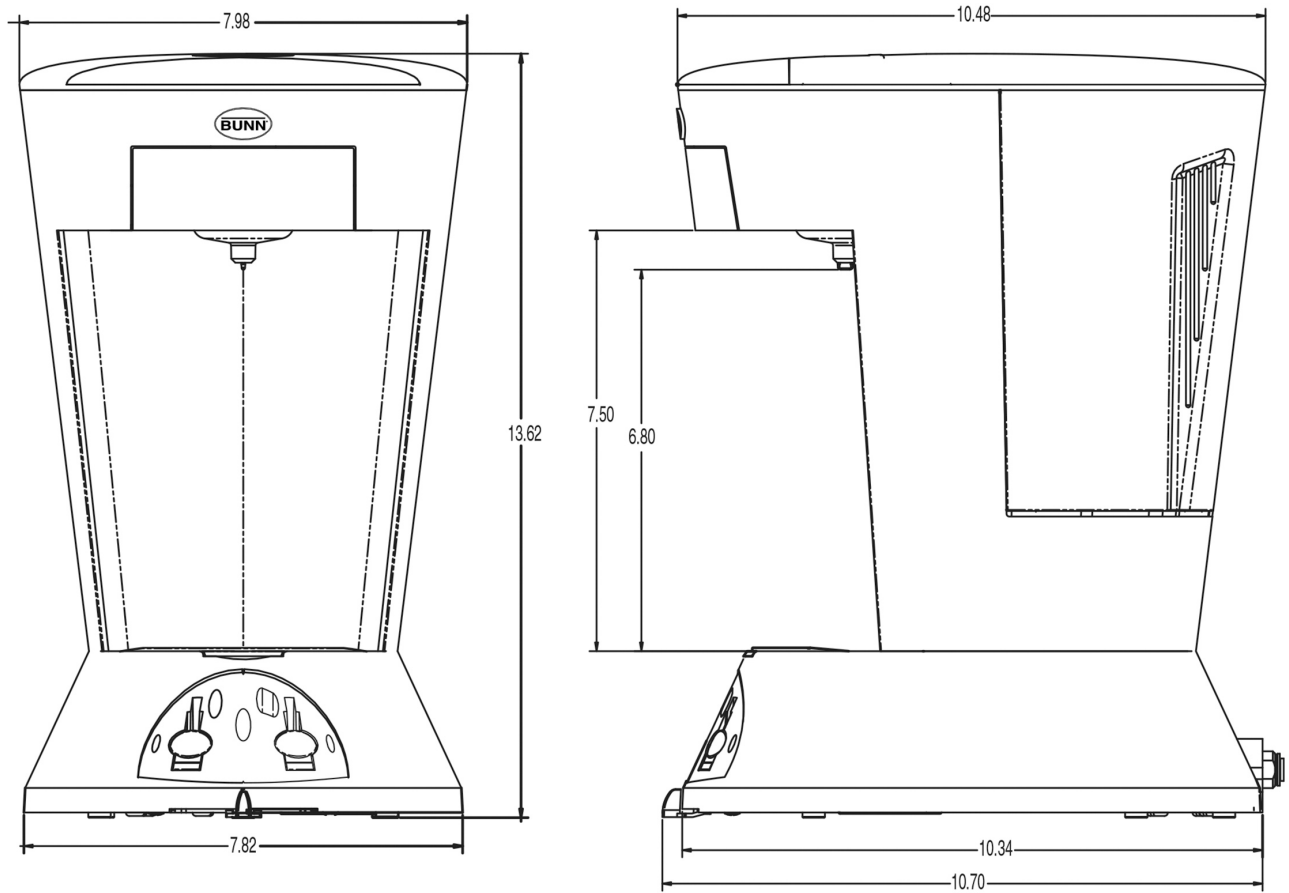

Agency:

Specifications

Product #: 35400.0009

Water Access: Plumbed

Additional Features

Electrical & Capacity

Volts	Amps	Watts	Cord Attached	Plug Type	8oz cups/hr 236ml cups/hr	Input H ₂ O Temp.	Phase	# Wires plus Ground	Hertz
120	12	1440	Yes	NEMA 5-15P	60	60°F (15.5°C)	1	2	60

Created on:
11/16/2016

	Unit			Shipping				
	Width	Height	Depth	Width	Height	Depth	Weight	Volume
English	8.0 in.	13.6 in.	10.5 in.	-	-	-	11.300 lbs	1.361 ft ³
Metric	20.3 cm	34.5 cm	26.7 cm	-	-	-	5.126 kgs	0.039 m ³