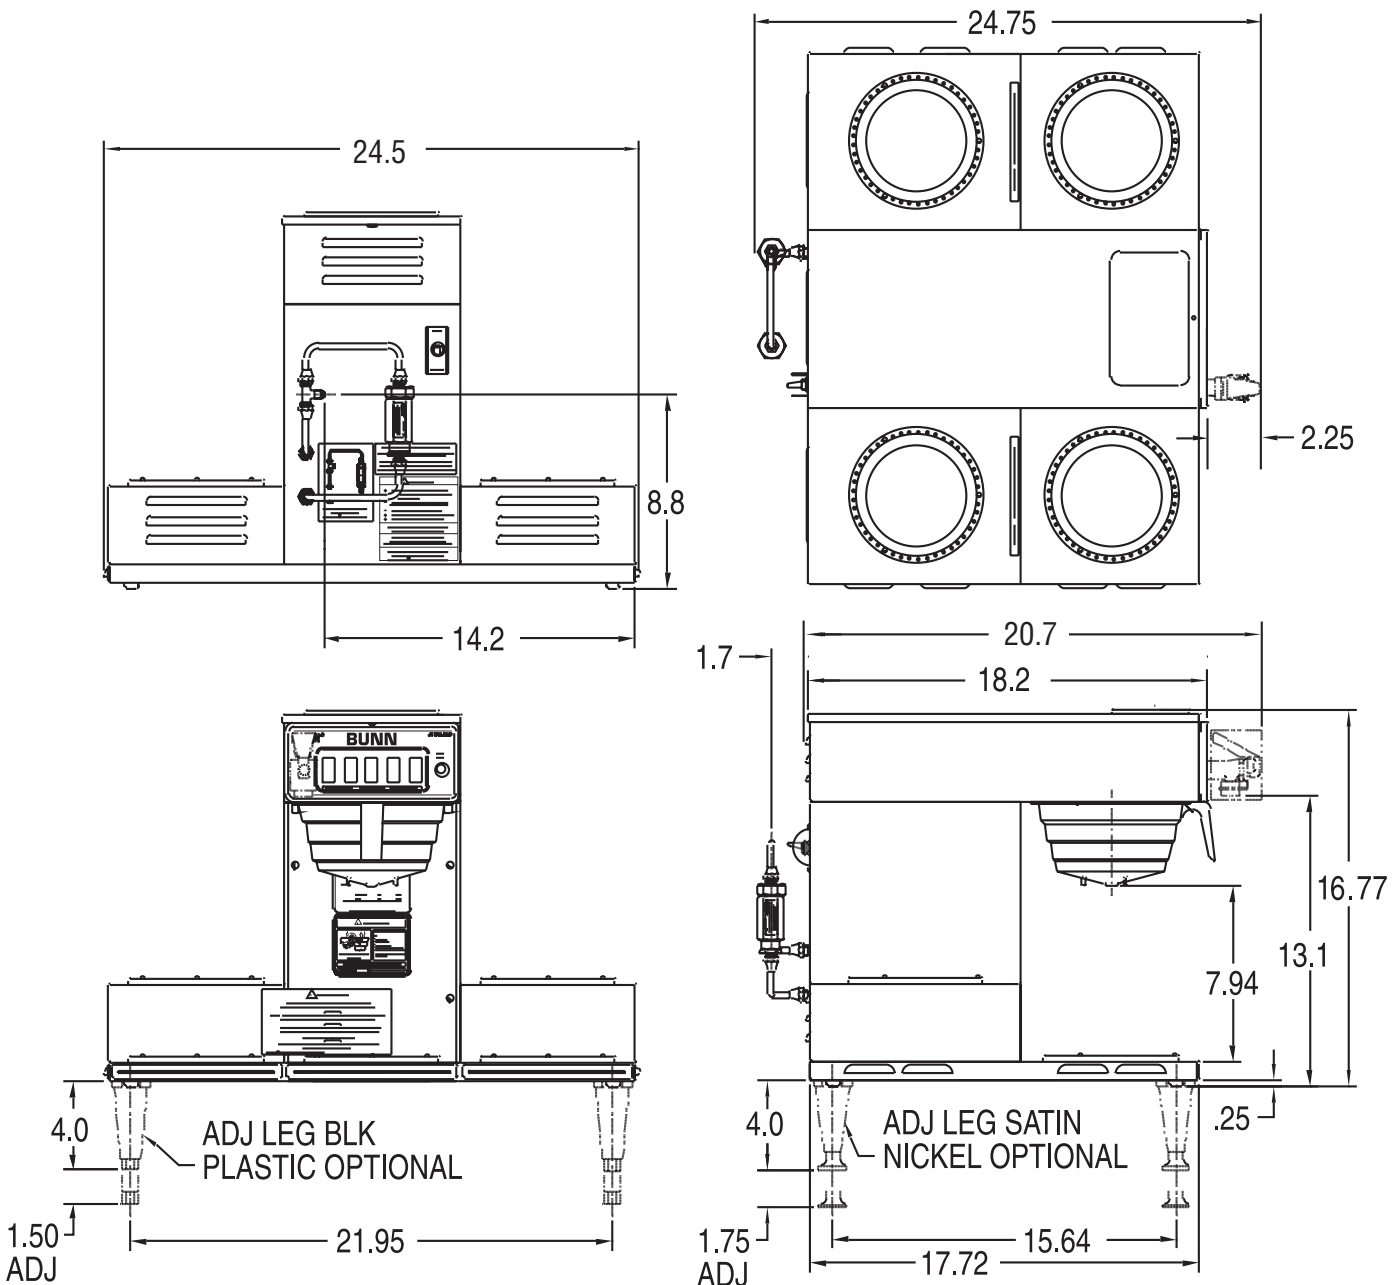

Dimensions & Specifications

Model	Product #	Volts	Amps	Tank Heater Watts	Total Watts	Brewing Capacity	Cu. Ft.	Shipping Weight	Cord Attached
CRTF5-35	13250.0023	120/208-240	19.2	240V/3500W	4050	7.5 gal./hr.	8.8	48 lbs.	No
CRTF5-35	13250.0025*	120/240	19	240V/3500W	4050	7.5 gal./hr.	8.8	48 lbs.	No

*Stainless steel funnel.

Brewing capacity: based upon incoming water temp of 60°F (140°F rise) per 1/2 gallon brew time of 4 minutes.

Models listed as 120/208V or 120/240V must be connected to 208V or 240V electrical service respectively. Please refer to the installation manual.

Electrical: Model requires 3-wires plus ground service rated 120/240V, single phase, 60 Hz.

Plumbing: 20-90 psi (138-621 kPa). Machine supplied with 1/4" male flare fitting.

Bunn-O-Matic® Corporation - 1400 Stevenson Drive Springfield, Illinois 62703 • 800-637-8606 • 217-529-6601 • Fax 217-529-6644 • www.bunn.com

BUNN® practices continuous product research and improvement. We reserve the right to change specifications and product design without notice. Such revisions do not entitle the buyer to corresponding changes, improvements, additions or replacements for previously purchased equipment.

All dimensions shown in inches.

10/09 © Bunn-O-Matic Corporation