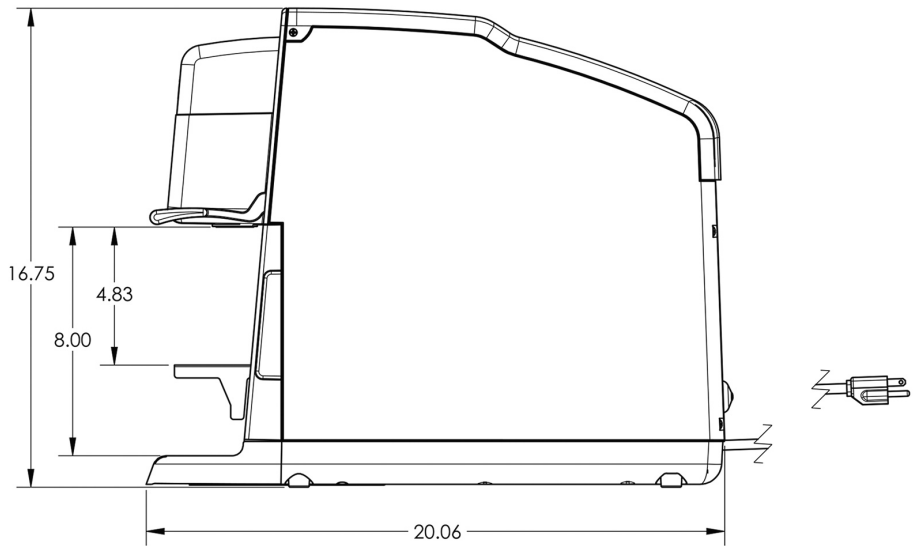

Servers and airpots sold separately

Agency:

Specifications

Product #: 44500.0000

Water Access: Plumbed

Additional Features

Electrical & Capacity

Volts	Amps	Watts	Cord Attached	Plug Type	8oz cups/hr 236ml cups/hr	Input H ² O Temp.	Phase	# Wires plus Ground	Hertz
120	12	1450	Yes	NEMA 5-15P	60	60°F (15.5°C)	1	2	60

Created on:
05/22/2017

	Unit			Shipping				
	Width	Height	Depth	Width	Height	Depth	Weight	Volume
English	11.7 in.	16.8 in.	20.6 in.	-	-	-	34.700 lbs	3.732 ft ³
Metric	29.7 cm	42.7 cm	52.3 cm	-	-	-	15.740 kgs	0.106 m ³