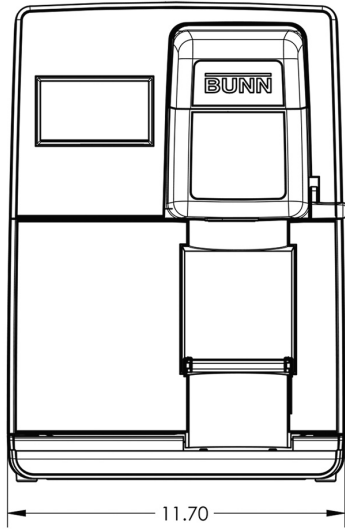

Servers and airpots sold separately

Agency:

Specifications

Product #: 44500.0000

Water Access: Plumbed

Additional Features

Electrical & Capacity

Volts	Amps	Watts	Cord Attached	Plug Type	8oz cups/hr 236ml cups/hr	Input H ² O Temp.	Phase	# Wires plus Ground	Hertz
120	12	1450	Yes	NEMA 5-15P	60	60°F (15.5°C)	1	2	60

Plumbing Requirements

PSI	kPa	Fitting Supplied	Water Flow Required (GPM)
20-90	138-621	1/4" Male Flare Fitting	-

CAD Drawings

2D	Revit	KLC
●		

BUNN® reserves the right to change specifications and product design without notice. Such revisions do not entitle the buyer to corresponding changes, improvements, additions or replacements for previously purchased equipment. For most current specifications and other info visit bunn.com.

Created on:
05/22/2017

	Unit			Shipping				
	Width	Height	Depth	Width	Height	Depth	Weight	Volume
English	11.7 in.	16.8 in.	20.6 in.	-	-	-	34.700 lbs	3.732 ft ³
Metric	29.7 cm	42.7 cm	52.3 cm	-	-	-	15.740 kgs	0.106 m ³