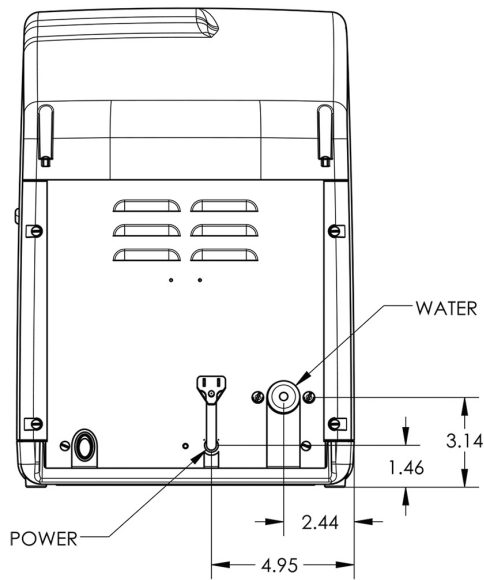

Servers and airpots sold separately

Agency:

Specifications

Product #: 44500.0000

Water Access: Plumbed

Additional Features

Electrical & Capacity

Volts	Amps	Watts	Cord Attached	Plug Type	8oz cups/hr 236ml cups/hr	Input H ² O Temp.	Phase	# Wires plus Ground	Hertz
120	12	1450	Yes	NEMA 5-15P	60	60°F (15.5°C)	1	2	60

Plumbing Requirements

PSI	kPa	Fitting Supplied	Water Flow Required (GPM)
20-90	138-621	1/4" Male Flare Fitting	-

CAD Drawings

2D	Revit	KLC
●		

BUNN® reserves the right to change specifications and product design without notice. Such revisions do not entitle the buyer to corresponding changes, improvements, additions or replacements for previously purchased equipment. For most current specifications and other info visit bunn.com.

Created on:
05/22/2017

	Unit			Shipping				
	Width	Height	Depth	Width	Height	Depth	Weight	Volume
English	11.7 in.	16.8 in.	20.6 in.	-	-	-	34.700 lbs	3.732 ft ³
Metric	29.7 cm	42.7 cm	52.3 cm	-	-	-	15.740 kgs	0.106 m ³